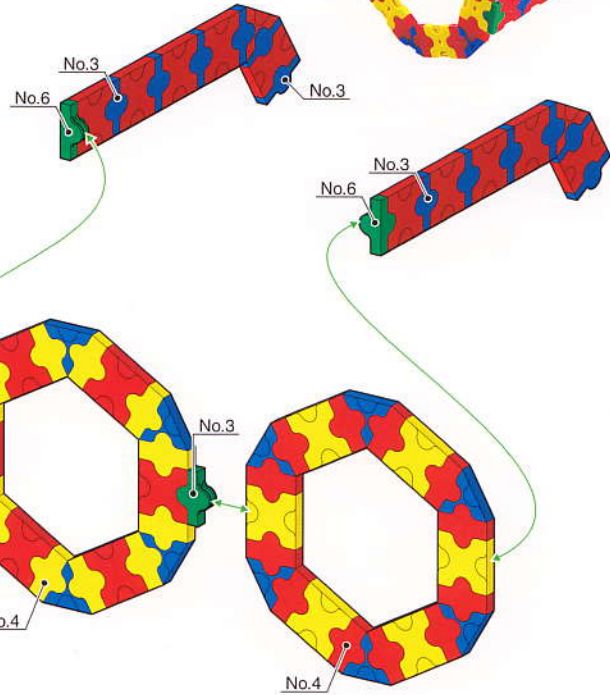

NEW TYPE BLOCK
LaQ[®]

Art and Hobby Construction Kit

mini KIT
Train/汽車

| Parts No. | No.1 | No.2 | No.3 | No.4 | No.5 | No.6 | No.7 | Total |
|-----------|------|------|------|------|------|------|------|---|
| Red | 18 | 6 | | 13 | 6 | 7 | 1 |  136 pcs |
| Blue | | 12 | 16 | | | 4 | 2 | |
| Yellow | 14 | | | 13 | | 10 | | |
| Green | 4 | | | | | 4 | 6 | |

©YOSHIRITSU CO.,LTD. 2005 MADE IN JAPAN

NEW TYPE BLOCK
LaQ[®]

Art and Hobby Construction Kit

mini KIT
Bird/鳥

| Parts No. | No.1 | No.2 | No.3 | No.4 | No.5 | No.6 | No.7 | Total |
|-----------|------|------|------|------|------|------|------|--|
| Red | 1 | 2 | | | | 2 | 2 |  66 pcs |
| Blue | | 12 | 6 | | 2 | | | |
| Yellow | 6 | 7 | 9 | | 5 | 8 | 2 | |
| Green | | 2 | | | | | | |

| Parts No. | No.1 | No.2 | No.3 | No.4 | No.5 | No.6 | No.7 | Total |
|-----------|------|------|------|------|------|------|------|-------|
| Red | 16 | 2 | | 12 | | | | 75pcs |
| Blue | | 12 | 12 | | | | | |
| Yellow | 6 | | | 12 | | | | |
| Green | | | 1 | | | 2 | | |