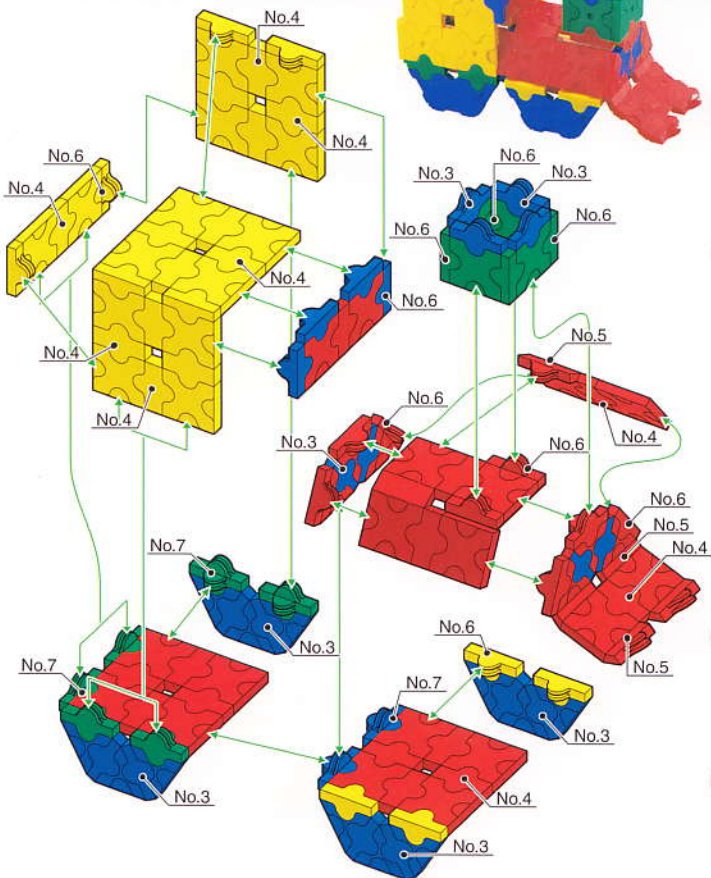

NEW TYPE BLOCK
LaQ[®]

Art and Hobby Construction Kit

mini KIT
Train/汽車

| Parts No. | No.1 | No.2 | No.3 | No.4 | No.5 | No.6 | No.7 | Total |
|-----------|------|------|------|------|------|------|------|---|
| Red | 18 | 6 | | 13 | 6 | 7 | 1 |  136 pcs |
| Blue | | 12 | 16 | | | 4 | 2 | |
| Yellow | 14 | | | 13 | | 10 | | |
| Green | 4 | | | | | 4 | 6 | |

©YOSHIRITSU CO.,LTD. 2005 MADE IN JAPAN

NEW TYPE BLOCK
LaQ[®]

Art and Hobby Construction Kit

mini KIT
Bird/鳥

| Parts No. | No.1 | No.2 | No.3 | No.4 | No.5 | No.6 | No.7 | Total |
|-----------|------|------|------|------|------|------|------|--|
| Red | 1 | 2 | | | | 2 | 2 |  66 pcs |
| Blue | | 12 | 6 | | 2 | | | |
| Yellow | 6 | 7 | 9 | | 5 | 8 | 2 | |
| Green | | 2 | | | | | | |

©YOSHIRITSU CO.,LTD. 2005 MADE IN JAPAN

99年度LaQ芸術祭入選作品 (千葉県・林 新流さんの作品)

| Parts No. | No.1 | No.2 | No.3 | No.4 | No.5 | No.6 | No.7 | Total |
|-----------|------|------|------|------|------|------|------|-------|
| Red | | 6 | | | | | | 30pcs |
| Blue | | | | | | | 6 | |
| Yellow | 6 | | | | 6 | | | |
| Green | | 6 | | | | | | |

| Parts No. | No.1 | No.2 | No.3 | No.4 | No.5 | No.6 | No.7 | Total |
|-----------|------|------|------|------|------|------|------|-------|
| Red | 16 | 2 | | 12 | | | | 75pcs |
| Blue | | 12 | 12 | | | | | |
| Yellow | 6 | | | 12 | | | | |
| Green | | | 1 | | | 2 | | |