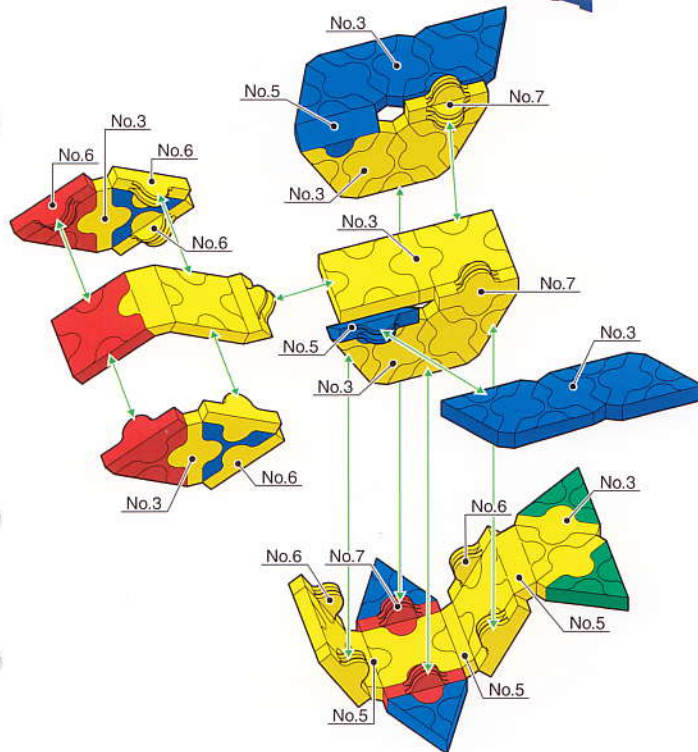

NEW TYPE BLOCK
LaQ[®]

Art and Hobby Construction Kit

mini KIT
Train/汽車

| Parts No. | No.1 | No.2 | No.3 | No.4 | No.5 | No.6 | No.7 | Total |
|-----------|------|------|------|------|------|------|------|---|
| Red | 18 | 6 | | 13 | 6 | 7 | 1 |  136 pcs |
| Blue | | 12 | 16 | | | 4 | 2 | |
| Yellow | 14 | | | 13 | | 10 | | |
| Green | 4 | | | | | 4 | 6 | |

©YOSHIRITSU CO.,LTD. 2005 MADE IN JAPAN

NEW TYPE BLOCK
LaQ[®]

Art and Hobby Construction Kit

mini KIT
Bird/鳥

| Parts No. | No.1 | No.2 | No.3 | No.4 | No.5 | No.6 | No.7 | Total |
|-----------|------|------|------|------|------|------|------|--|
| Red | 1 | 2 | | | | 2 | 2 |  66 pcs |
| Blue | | 12 | 6 | | 2 | | | |
| Yellow | 6 | 7 | 9 | | 5 | 8 | 2 | |
| Green | | 2 | | | | | | |

| Parts No. | No.1 | No.2 | No.3 | No.4 | No.5 | No.6 | No.7 | Total |
|-----------|------|------|------|------|------|------|------|-------|
| Red | 16 | 2 | | 12 | | | | 75pcs |
| Blue | | 12 | 12 | | | | | |
| Yellow | 6 | | | 12 | | | | |
| Green | | | 1 | | | 2 | | |