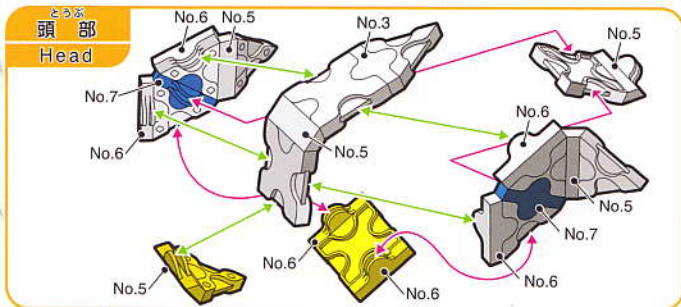

Parts No.	No.1	No.2	No.3	No.4	No.5	No.6	No.7
Red		1					
Blue							2
Yellow	3	7	4		3	4	4
White	6	12	4	3	8	5	
Black	16	20	8	8	10	4	8
Orange							1

141 pcs

ワシ-①

Eagle-1

Parts No.	No.1	No.2	No.3	No.4	No.5	No.6	No.7
Red	1	1			2	1	
Yellow		1					1
White	6	6	1		8	2	
Black	8	9	8	2	9	2	
SkyBlue	4			2			
Orange							1

75 pcs

尾長鳥

Long Tailed Fowls

Parts No.	No.1	No.2	No.3	No.4	No.5	No.6	No.7
Yellow		3	2		2		
White	3	3			7	2	
Black	6	14	2	6	10	4	
Orange				1			2

 **67 pcs**

ペンギン

Penguin

 **141 pcs**