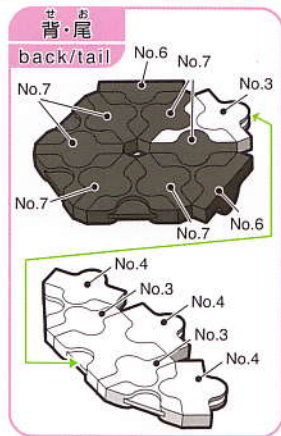

Parts No.	No.1	No.2	No.3	No.4	No.5	No.6	No.7
Red		1					
Blue							2
Yellow	3	7	4		3	4	4
White	6	12	4	3	8	5	
Black	16	20	8	8	10	4	8
Orange							1

141 pcs

ワシ-①

Eagle-1

Parts No.	No.1	No.2	No.3	No.4	No.5	No.6	No.7
Red	1	1			2	1	
Yellow		1					1
White	6	6	1		8	2	
Black	8	9	8	2	9	2	
SkyBlue	4			2			
Orange							1

75 pcs

尾長鳥

Long Tailed Fowls

Parts No.	No.1	No.2	No.3	No.4	No.5	No.6	No.7
Yellow		3	2		2		
White	3	3			7	2	
Black	6	14	2	6	10	4	
Orange				1			2

 **67 pcs**

ペンギン

Penguin

 **141 pcs**

ワシ-②

Eagle-2

くちまき
頭部
Head

きね
羽
feather

ひだりあし
左脚
leg