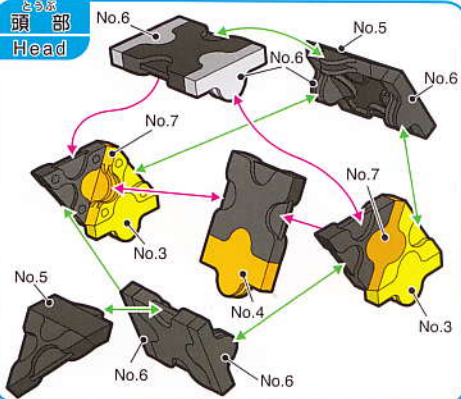

Parts No.	No.1	No.2	No.3	No.4	No.5	No.6	No.7
Red		1					
Blue							2
Yellow	3	7	4		3	4	4
White	6	12	4	3	8	5	
Black	16	20	8	8	10	4	8
Orange							1

141 pcs

ワシ-①

Eagle-1

Parts No.	No.1	No.2	No.3	No.4	No.5	No.6	No.7
Red	1	1			2	1	
Yellow		1					1
White	6	6	1		8	2	
Black	8	9	8	2	9	2	
SkyBlue	4			2			
Orange							1

75 pcs

尾長鳥

Long Tailed Fowls

Parts No.	No.1	No.2	No.3	No.4	No.5	No.6	No.7
Yellow		3	2		2		
White	3	3			7	2	
Black	6	14	2	6	10	4	
Orange				1			2

 **67 pcs**

ペンギン

Penguin

 **141 pcs**

ワシ-②

Eagle-2

くちまき
頭部
Head

きね
羽
feather

ひだりあし
左脚
leg