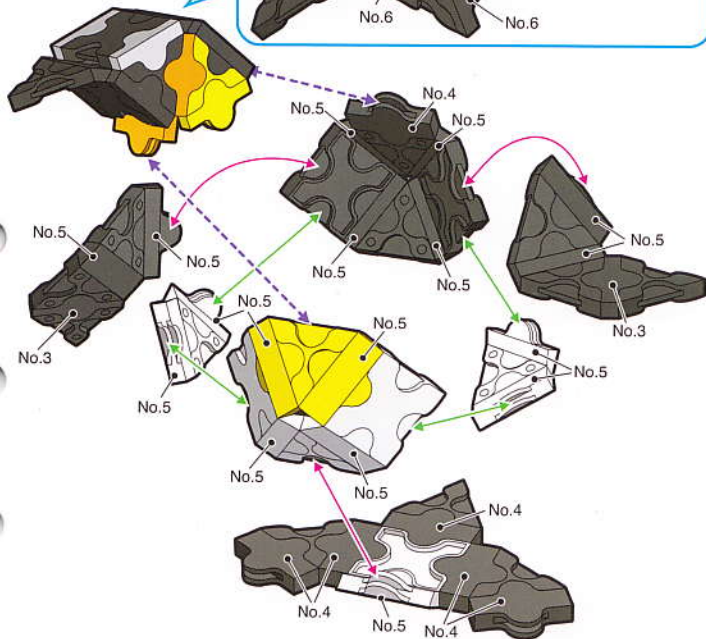

Parts No.	No.1	No.2	No.3	No.4	No.5	No.6	No.7
Red		1					
Blue							2
Yellow	3	7	4		3	4	4
White	6	12	4	3	8	5	
Black	16	20	8	8	10	4	8
Orange							1

141 pcs

ワシ-①

Eagle-1

Parts No.	No.1	No.2	No.3	No.4	No.5	No.6	No.7
Red	1	1			2	1	
Yellow		1					1
White	6	6	1		8	2	
Black	8	9	8	2	9	2	
SkyBlue	4			2			
Orange							1

75 pcs

尾長鳥

Long Tailed Fowls

Parts No.	No.1	No.2	No.3	No.4	No.5	No.6	No.7
Yellow		3	2		2		
White	3	3			7	2	
Black	6	14	2	6	10	4	
Orange				1			2

 **67 pcs**

ペンギン

Penguin

 **141 pcs**

ワシ-②

Eagle-2

くちまき
頭部
Head

きね
羽
feather

ひだりあし
左脚
leg