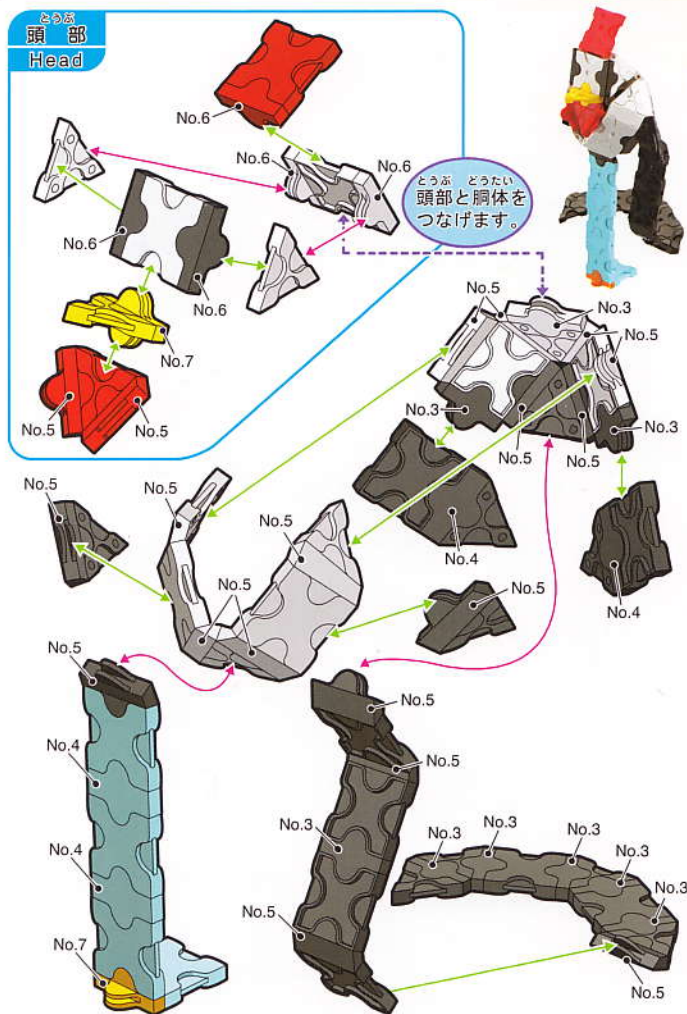

Parts No.	No.1	No.2	No.3	No.4	No.5	No.6	No.7
Red		1					
Blue							2
Yellow	3	7	4		3	4	4
White	6	12	4	3	8	5	
Black	16	20	8	8	10	4	8
Orange							1

141 pcs

ワシ-①

Eagle-1

Parts No.	No.1	No.2	No.3	No.4	No.5	No.6	No.7
Red	1	1			2	1	
Yellow		1					1
White	6	6	1		8	2	
Black	8	9	8	2	9	2	
SkyBlue	4			2			
Orange							1

75 pcs

尾長鳥

Long Tailed Fowls

Parts No.	No.1	No.2	No.3	No.4	No.5	No.6	No.7
Yellow		3	2		2		
White	3	3			7	2	
Black	6	14	2	6	10	4	
Orange				1			2

 **67 pcs**

ペンギン

Penguin

 **141 pcs**

ワシ-②

Eagle-2

くちまき
頭部
Head

きね
羽
feather

ひだりあし
左脚
leg