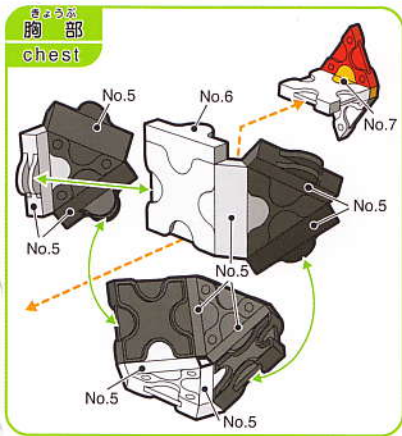

Parts No.	No.1	No.2	No.3	No.4	No.5	No.6	No.7
Red		1					
Blue							2
Yellow	3	7	4		3	4	4
White	6	12	4	3	8	5	
Black	16	20	8	8	10	4	8
Orange							1

141 pcs

ワシ-①

Eagle-1

Parts No.	No.1	No.2	No.3	No.4	No.5	No.6	No.7
Red	1	1			2	1	
Yellow		1					1
White	6	6	1		8	2	
Black	8	9	8	2	9	2	
SkyBlue	4			2			
Orange							1

75 pcs

尾長鳥

Long Tailed Fowls

Parts No.	No.1	No.2	No.3	No.4	No.5	No.6	No.7
Yellow		3	2		2		
White	3	3			7	2	
Black	6	14	2	6	10	4	
Orange				1			2

 **67 pcs**

ペンギン

Penguin

 **141 pcs**

ワシ-②

Eagle-2

くちまき
頭部
Head

きね
羽
feather

ひだりあし
左脚
leg